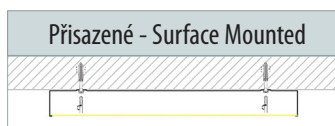

EASY LOS

EASY LOS - M600					EASY LOS - M625															
Typ Type	Light output lm	Výkon Power W	Rozměry Size w x l x h	Position of mounting holes a x b	Typ Type	Light output lm	Výkon Power W	Rozměry Size w x l x h	Position of mounting holes a x b	kg										
											ZCLED3G4-28Q840/EASY-M600-LOS					ZCLED3G4-28Q840/EASY-M625-LOS				
ZCLED3G4-38Q840/EASY-M600-LOS	4371	38	590x590x62	445x511	ZCLED3G4-38Q840/EASY-M625-LOS	4371	38	617x617x62	535x445	4										
ZCLED3G4-57Q840/EASY-M600-LOS	6423	57			ZCLED3G4-57Q840/EASY-M625-LOS	6423	57													
ZCLED3G2-28L840/EASY-M600-LOS	3968	28	290x1190x62	210x760	ZCLED3G2-28L840/EASY-M625-LOS	3968	28	302x1240x62	220x760	4										
ZCLED3G2-38L840/EASY-M600-LOS	4876	38			ZCLED3G2-38L840/EASY-M625-LOS	4876	38													
ZCLED3G2-57L840/EASY-M600-LOS	7164	57	290x1490x62	210x1220	ZCLED3G2-57L840/EASY-M625-LOS	7164	57	302x1540x62	220x1220	5										
ZCLED3G2-55L840/EASY-M600-LOS	7056	55			ZCLED3G2-55L840/EASY-M625-LOS	7056	55													
ZCLED3G2-75L840/EASY-M600-LOS	9375	75	590x1190x62	511x760	ZCLED3G2-75L840/EASY-M625-LOS	9375	75	617x1240x62	535x760	8										
ZCLED3G4-78L840/EASY-M600-LOS	8813	78			ZCLED3G4-78L840/EASY-M625-LOS	8813	78													
ZCLED3G4-98L840/EASY-M600-LOS	10963	98			ZCLED3G4-98L840/EASY-M625-LOS	10963	98													

M600

M625